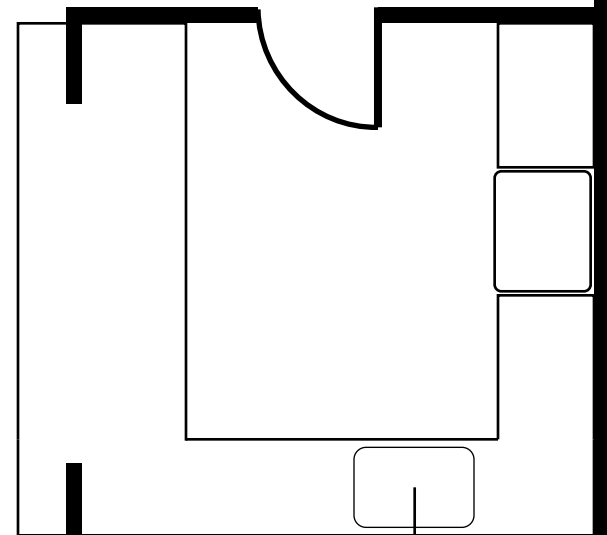

Fireplace

Screen
&
Ceiling-Mount
Projector

White Board

AV

Restrooms

Mountain Meadows Lodge Meeting Room

Size: 32' x 30'
Seating Configurations
Theater: 80
Rounds: 48
Classroom: 36

Kitchen with
Pass-thru Counter

Outdoor Walkway/Patio

Mountain Meadows Lodge

Configuration: Theater

80 chairs

Mountain Meadows Lodge

Configuration: Rounds
48 chairs @ 6 tables

Mountain Meadows Lodge

Configuration: Classroom
36 chairs @ 12 tables