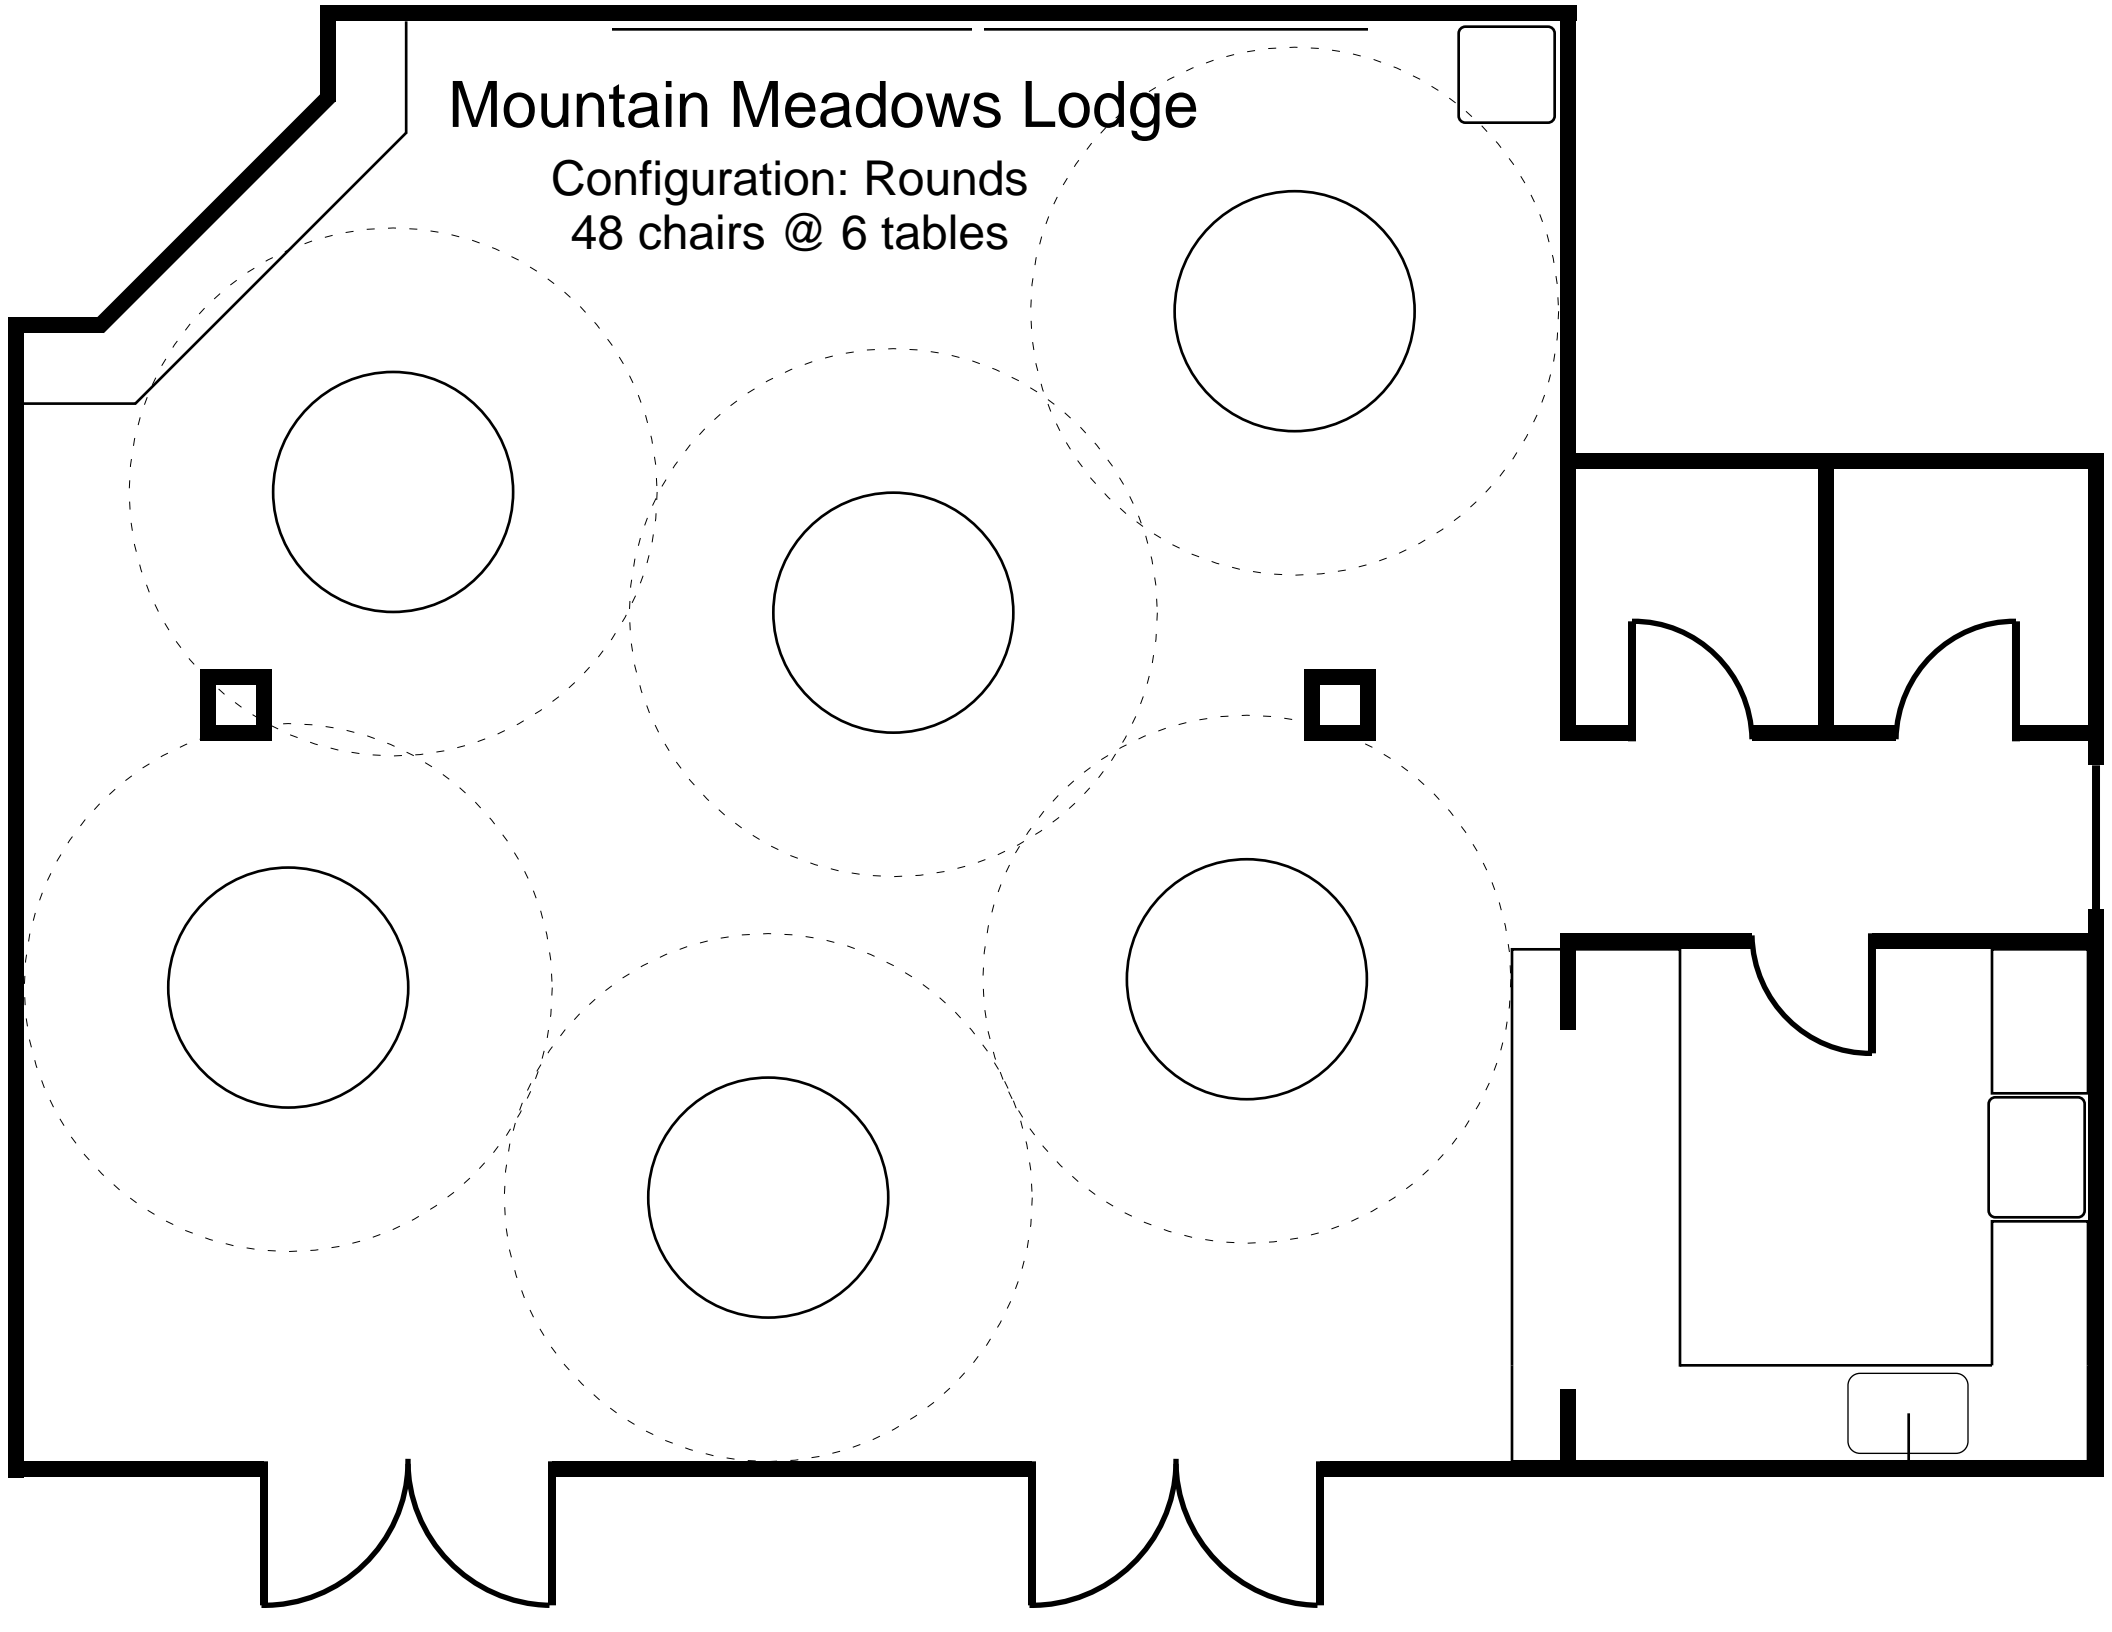

Fireplace

Screen
&
Ceiling-Mount
Projector

White Board

AV

Restrooms

Mountain Meadows Lodge Meeting Room

Size: 32' x 30'
Seating Configurations
Theater: 80
Rounds: 48
Classroom: 36

Kitchen with
Pass-thru Counter

Outdoor Walkway/Patio

Mountain Meadows Lodge

Configuration: Theater

80 chairs

Mountain Meadows Lodge

Configuration: Rounds
48 chairs @ 6 tables

Mountain Meadows Lodge

Configuration: Classroom
36 chairs @ 12 tables