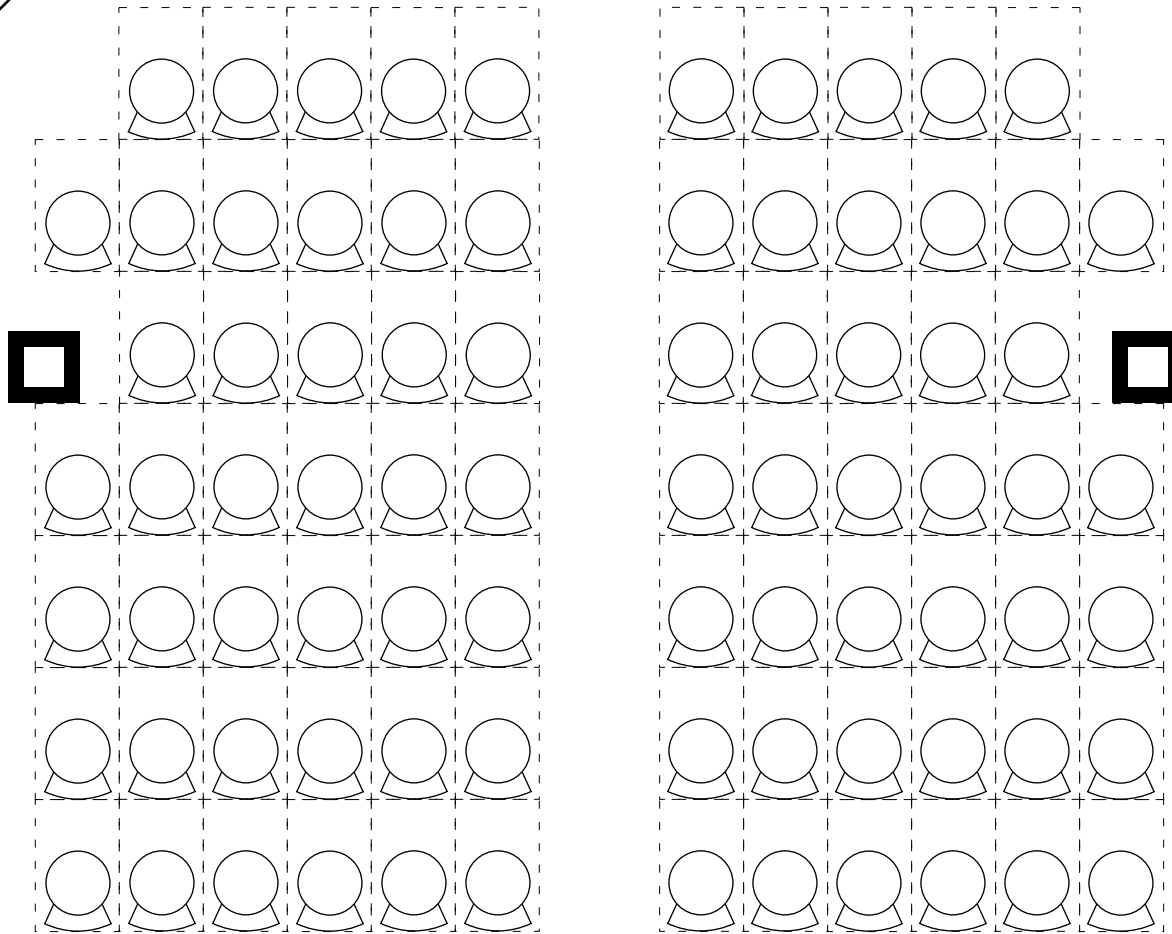

Fireplace

Screen
&
Ceiling-Mount
Projector

White Board

AV

Restrooms

Mountain Meadows Lodge Meeting Room

Size: 32' x 30'
Seating Configurations
Theater: 80
Rounds: 48
Classroom: 36

Kitchen with
Pass-thru Counter

Outdoor Walkway/Patio

Mountain Meadows Lodge

Configuration: Theater

80 chairs

Mountain Meadows Lodge

Configuration: Rounds
48 chairs @ 6 tables

Mountain Meadows Lodge

Configuration: Classroom
36 chairs @ 12 tables