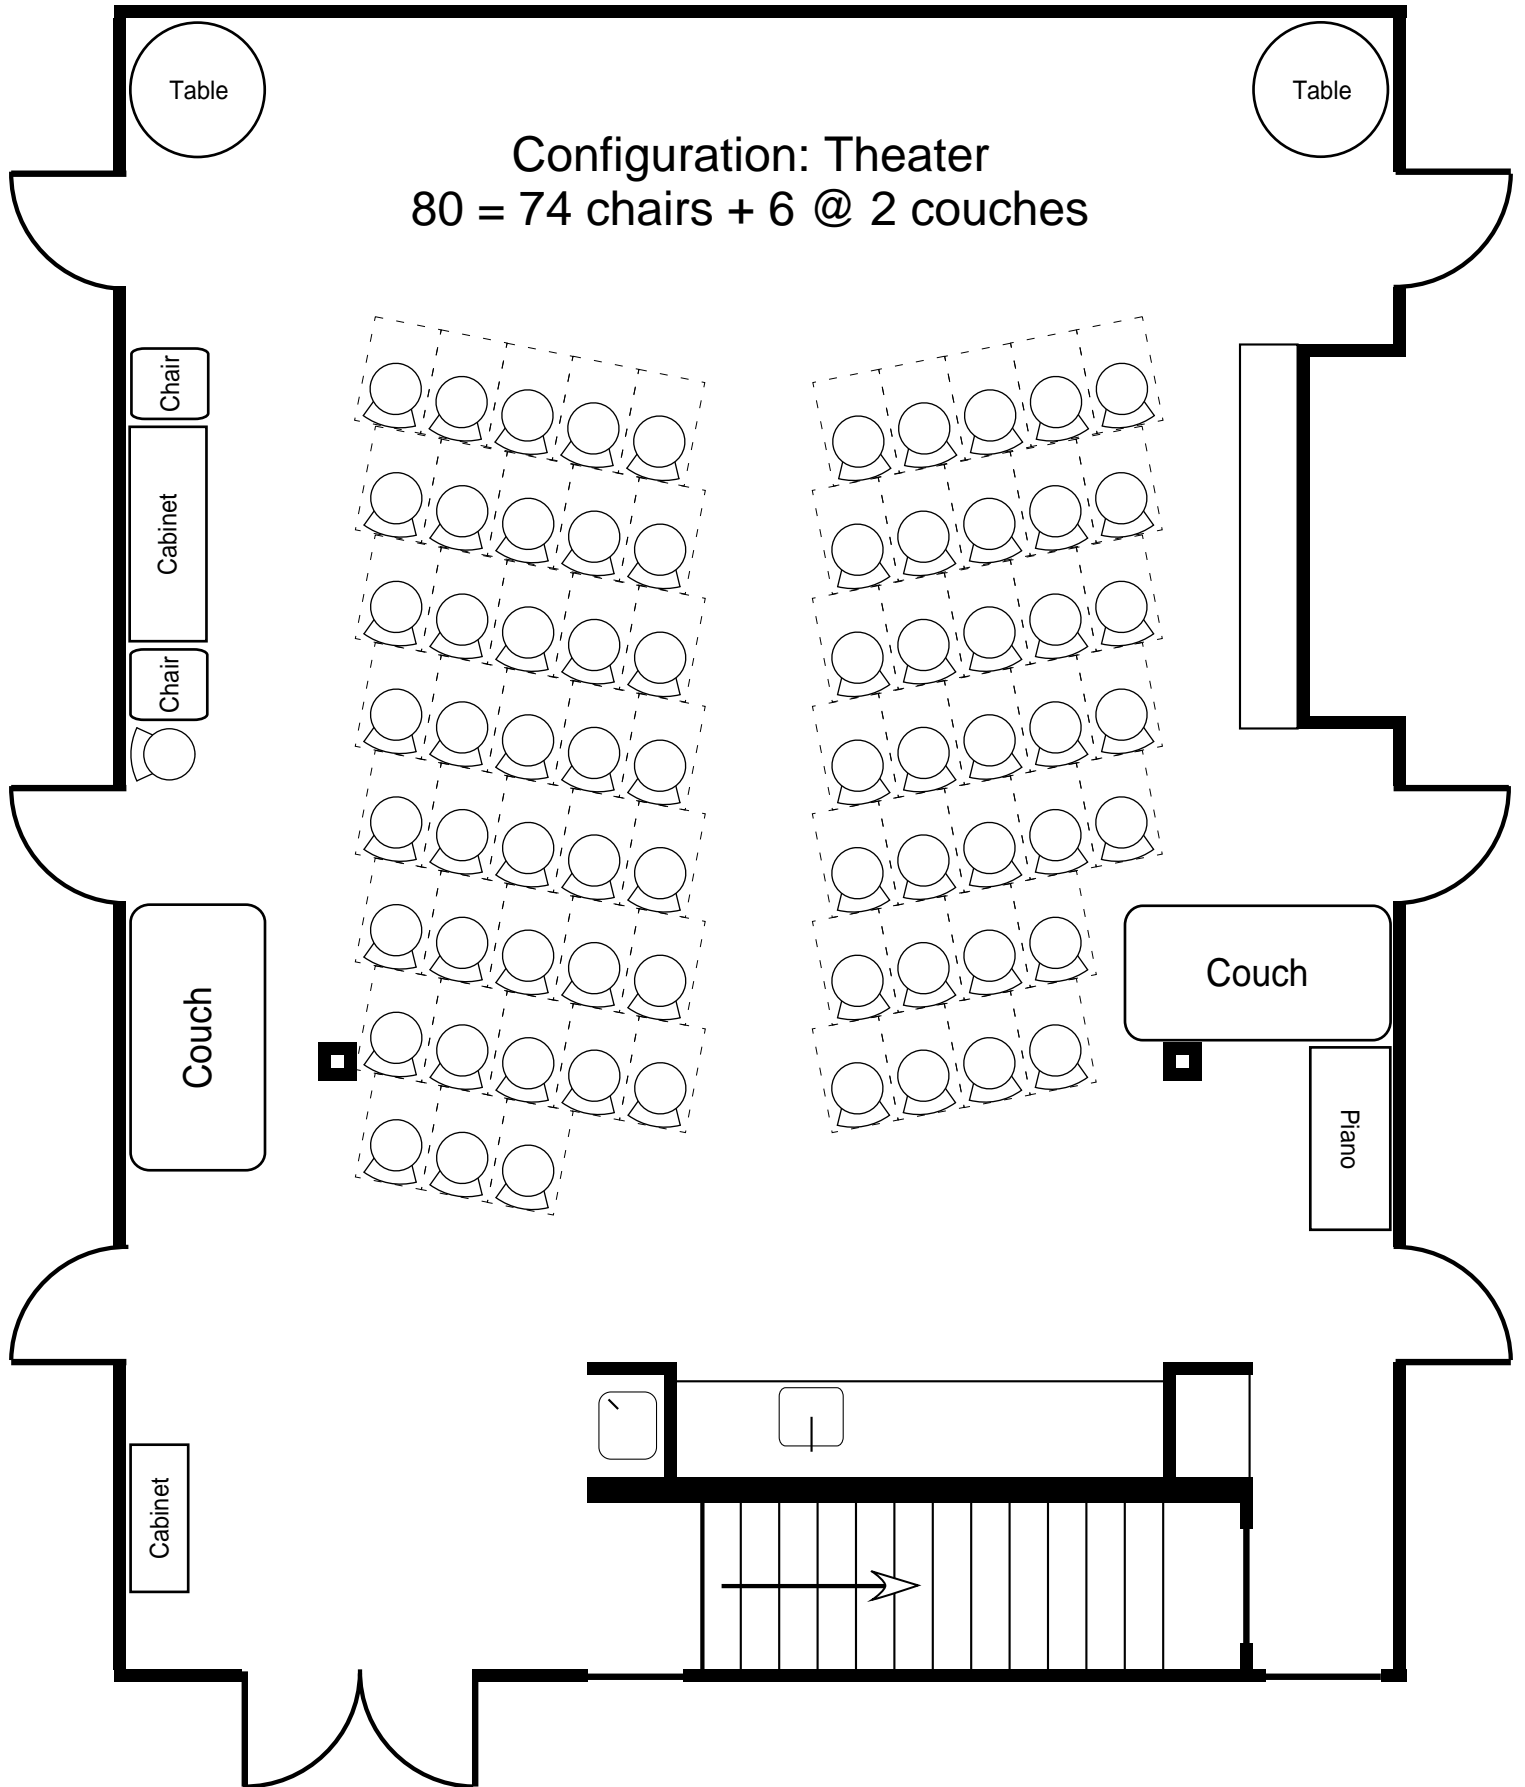

Cedar Mountain Lodge

Cedar Mountain Lodge

Configuration: Lounge

22 = 16 chairs + 6 @ 2 couches

Cedar Mountain Lodge

Cedar Mountain Lodge