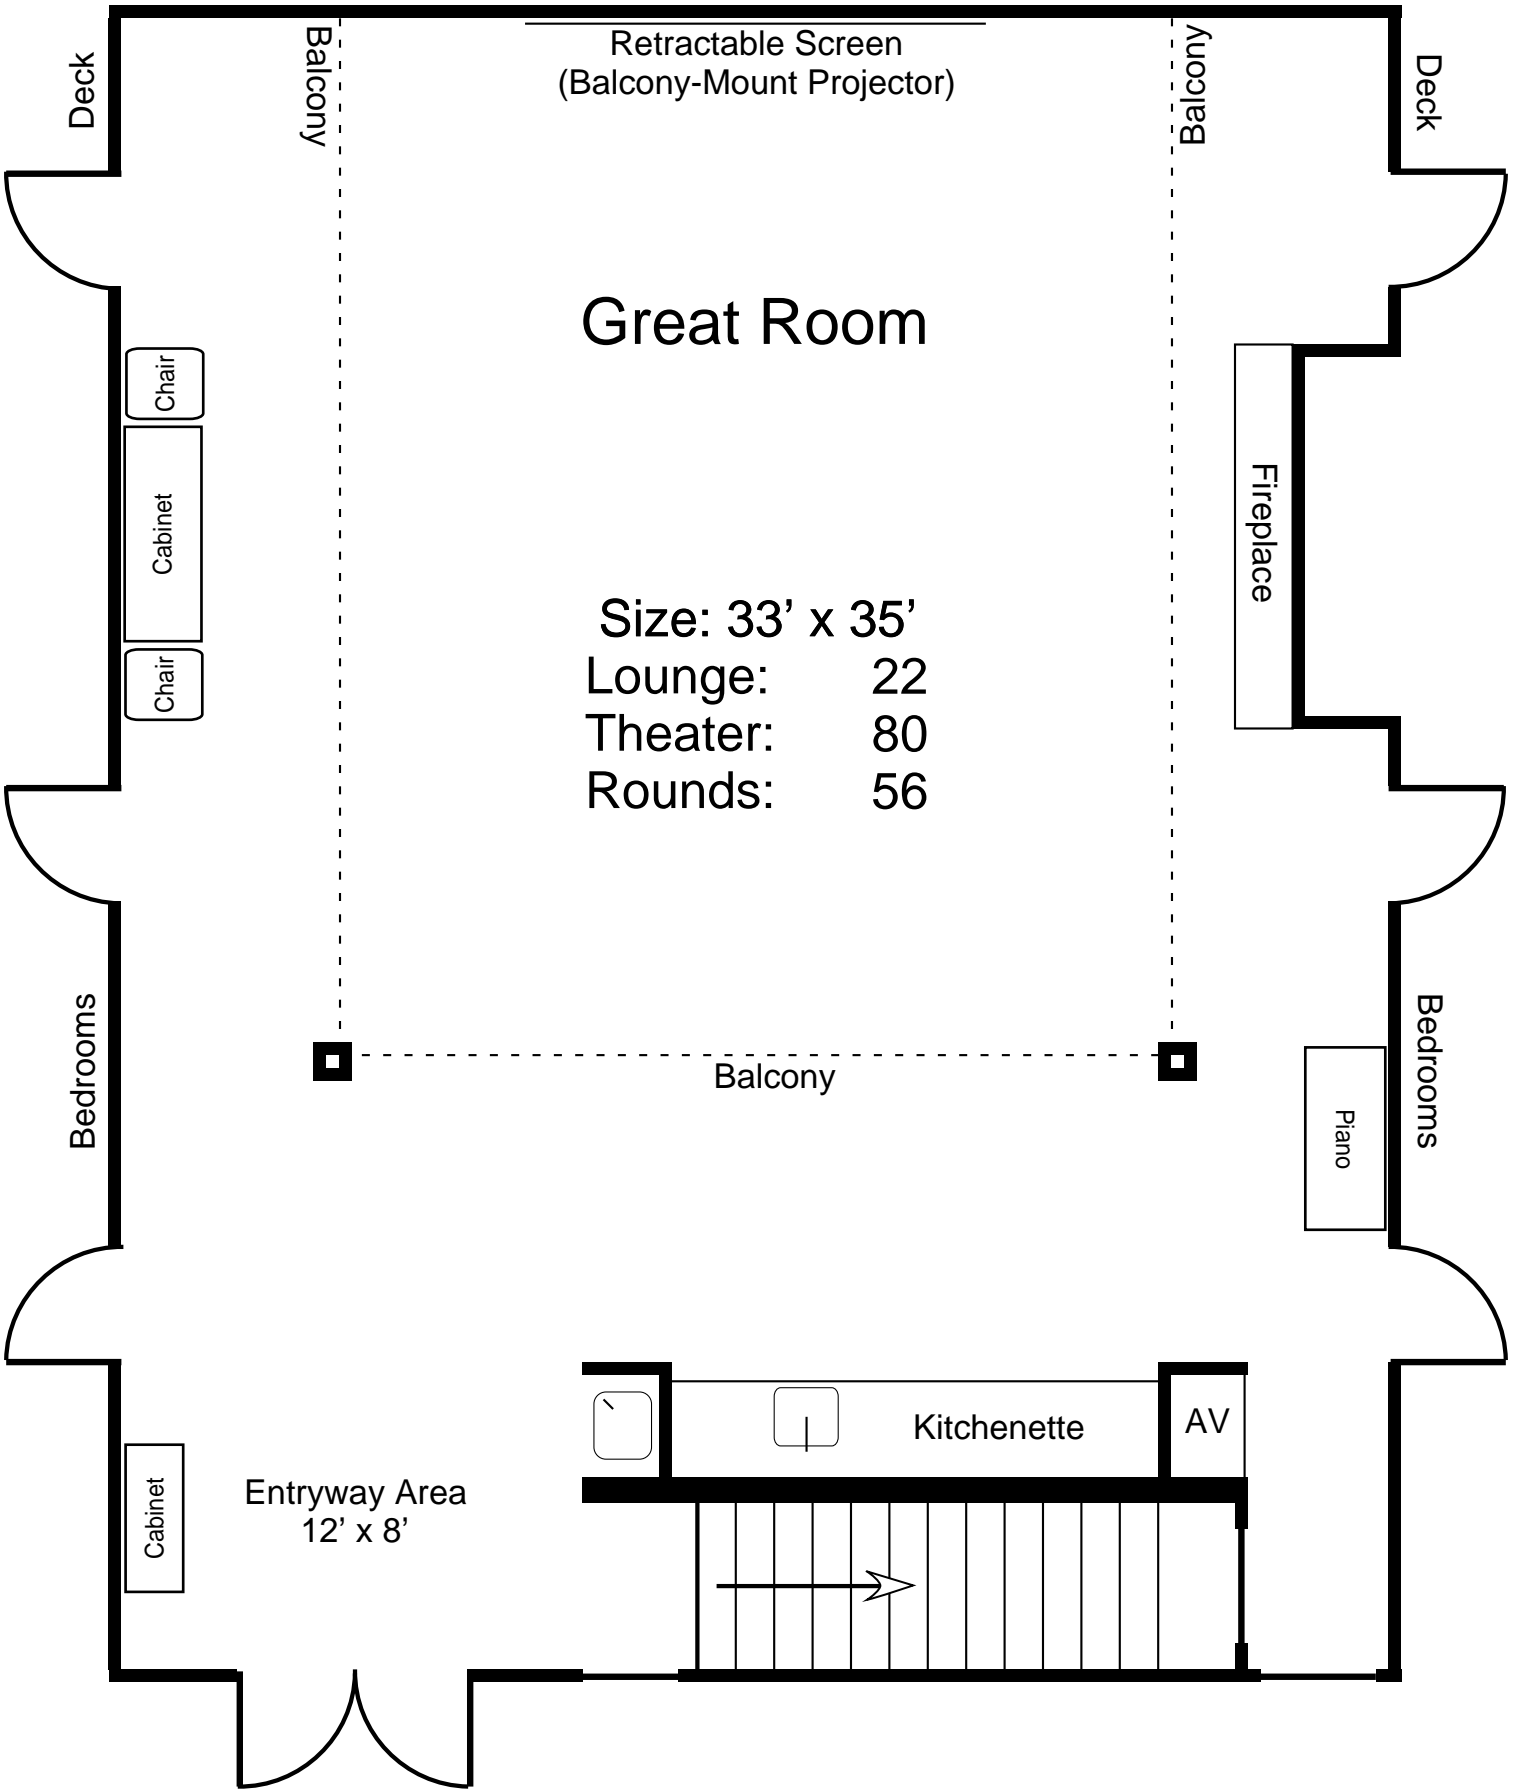

Cedar Mountain Lodge

Cedar Mountain Lodge

Configuration: Lounge

22 = 16 chairs + 6 @ 2 couches

Cedar Mountain Lodge

Cedar Mountain Lodge