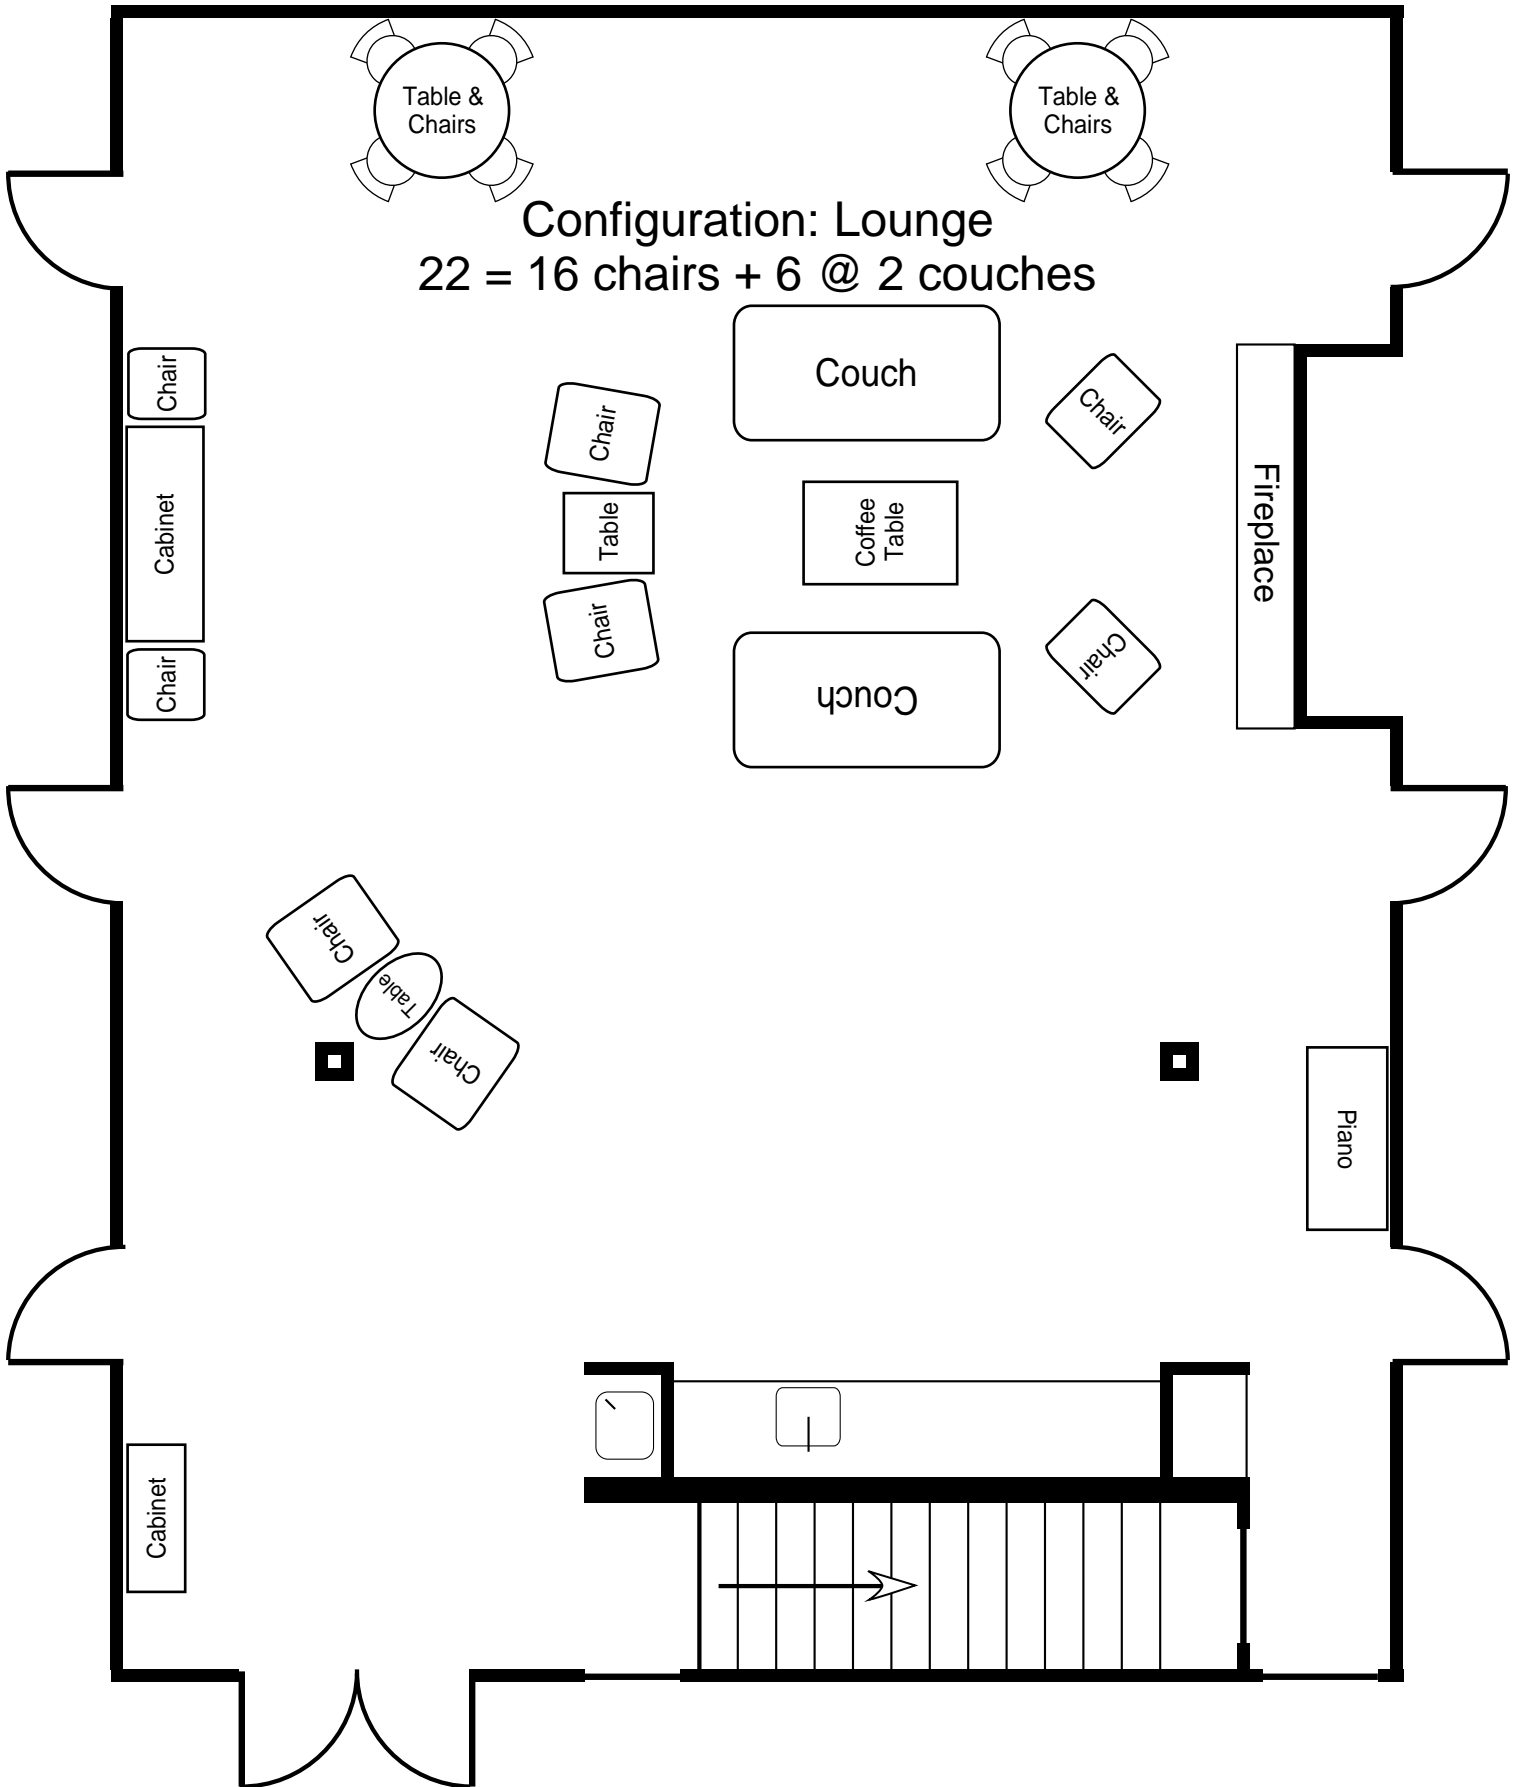

Cedar Mountain Lodge

Cedar Mountain Lodge

Configuration: Lounge

22 = 16 chairs + 6 @ 2 couches

Cedar Mountain Lodge

Cedar Mountain Lodge